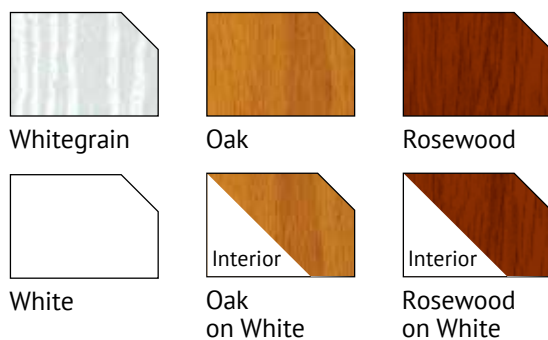

NRG French DOOR

Platinum[®]
NRG

HARDWARE OPTIONS

Two styles – modern (above) or classic scrolled (right)

All our French Doors incorporate balanced (a matching pair of) handles as standard for a symmetrical appearance.

SCROLLED HANDLE

STANDARD FINISHES

Platinum NRG[®] CHAMFERED

Platinum NRG[®] SCULPTURED

OPTIONAL FINISHES

A wide range of woodgrain and coloured-foil options are available for either or both internal and external faces or even differing frames and sashes.