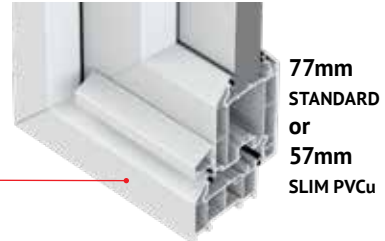

DOUBLE-GLAZED UNIT available for entire door or by using additional transoms and mullions just for parts of the door.

OPTIONAL MID-RAIL or **INTERNAL TRANSOM**

SOLID REINFORCED PANELS available for entire door or by using additional transoms and mullions just for parts of the door.

Weather bar

LOW PVCu threshold

Stub cill

77mm
STANDARD
or
57mm
SLIM PVCu

FRAME ONLY - LOW THRESHOLD

87mm
incl. cill

FRAME AND CILL

30mm