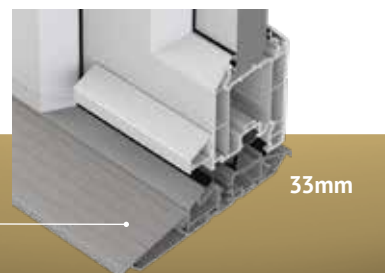

Weather bar

LOW PVCu threshold

Stub cill

77mm
STANDARD
or
57mm
SLIM PVCu

FRAME ONLY - LOW THRESHOLD

87mm
incl. cill

FRAME AND CILL

30mm

ALUMINIUM LOW THRESHOLD

15mm

ALUMINIUM PART M COMPLIANT

33mm

ALUMINIUM LOW THRESHOLD AND TRAY RAMP - ENHANCED PART M COMPLIANCE