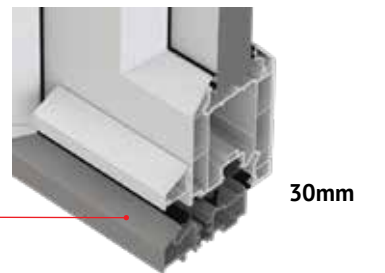

Weather bar

LOW PVCu threshold

Stub cill

77mm
STANDARD
or
57mm
SLIM PVCu

FRAME ONLY - LOW THRESHOLD

87mm
incl. cill

FRAME AND CILL

30mm

ALUMINIUM LOW THRESHOLD

15mm

ALUMINIUM PART M COMPLIANT

33mm

ALUMINIUM LOW THRESHOLD AND TRAY RAMP - ENHANCED PART M COMPLIANCE