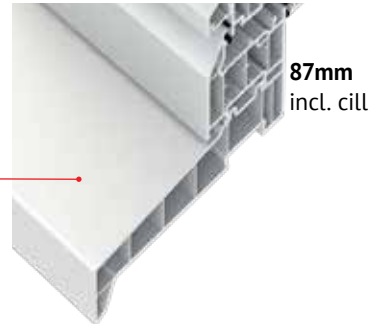

Weather bar

LOW PVCu threshold

Stub cill

77mm
STANDARD
or
57mm
SLIM PVCu

FRAME ONLY - LOW THRESHOLD

87mm
incl. cill

FRAME AND CILL

30mm

ALUMINIUM LOW THRESHOLD

15mm

ALUMINIUM PART M COMPLIANT

33mm

ALUMINIUM LOW THRESHOLD AND TRAY RAMP - ENHANCED PART M COMPLIANCE