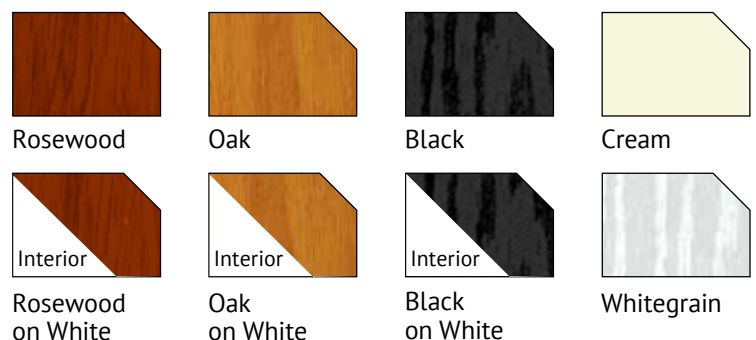

NRG French DOOR

Platinum[®]
NRG

HARDWARE OPTIONS

Two styles – modern (above) or classic scrolled (right)

All our French Doors incorporate balanced (a matching pair of) handles as standard for a symmetrical appearance.

SCROLLED HANDLE

STANDARD FINISHES

Platinum NRG[®] CHAMFERED

Platinum NRG[®] SCULPTURED

OPTIONAL FINISHES

A wide range of woodgrain and coloured-foil options are available for either or both internal and external faces or even differing frames and sashes.

NRG French DOOR

HINGES

HAVEN

SFS

Designed for ease-of-use and a draft-free fit. Stainless steel stabilising pins for enhanced security. Available in a choice of colours to match your door. Made from high quality, rust free, stainless steel for longer life performance.