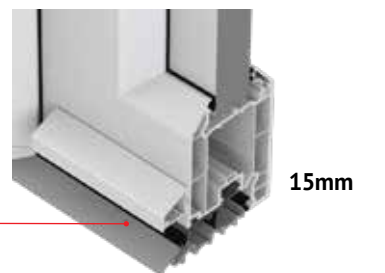

Weather bar

LOW PVCu threshold

Stub cill

77mm
STANDARD
or
57mm
SLIM PVCu

FRAME ONLY - LOW THRESHOLD

87mm
incl. cill

FRAME AND CILL

30mm

ALUMINIUM LOW THRESHOLD

15mm

ALUMINIUM PART M COMPLIANT

33mm

ALUMINIUM LOW THRESHOLD AND TRAY RAMP - ENHANCED PART M COMPLIANCE